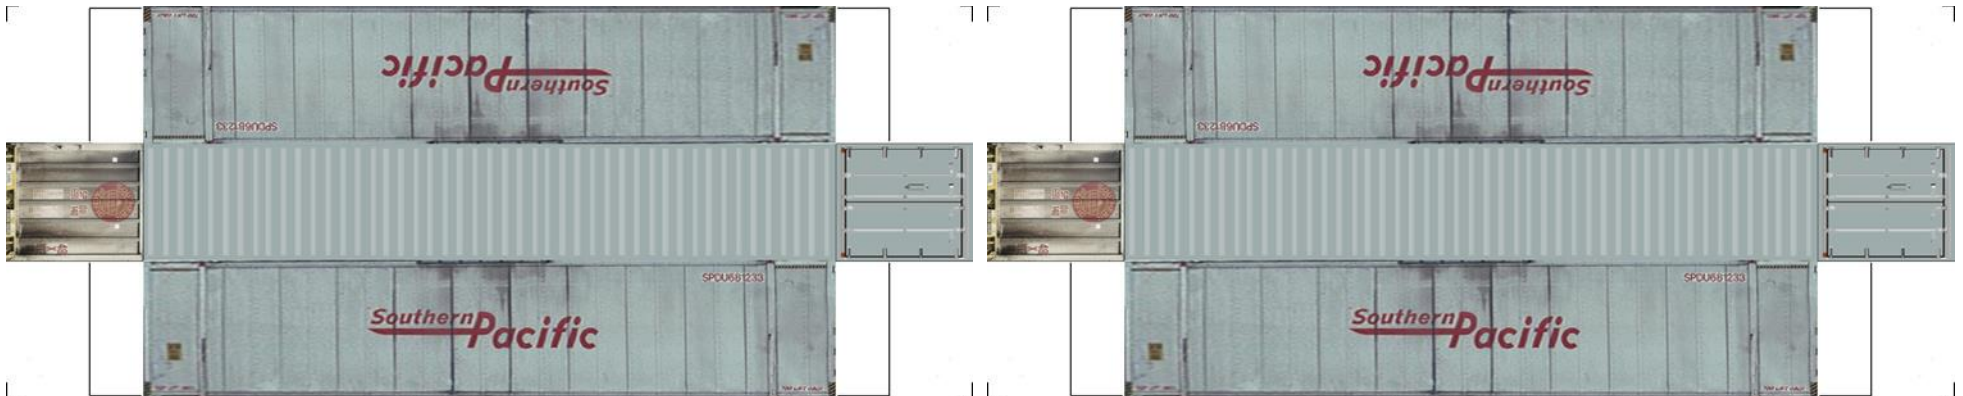

BUILD YOUR OWN (N SCALE) 48ft HIGH CUBE CONTAINERS

[Click to watch instructional video](#)

BUILD YOUR OWN (48ft HIGH CUBE CONTAINERS) N SCALE

Drawn By
www.krafttrains.com