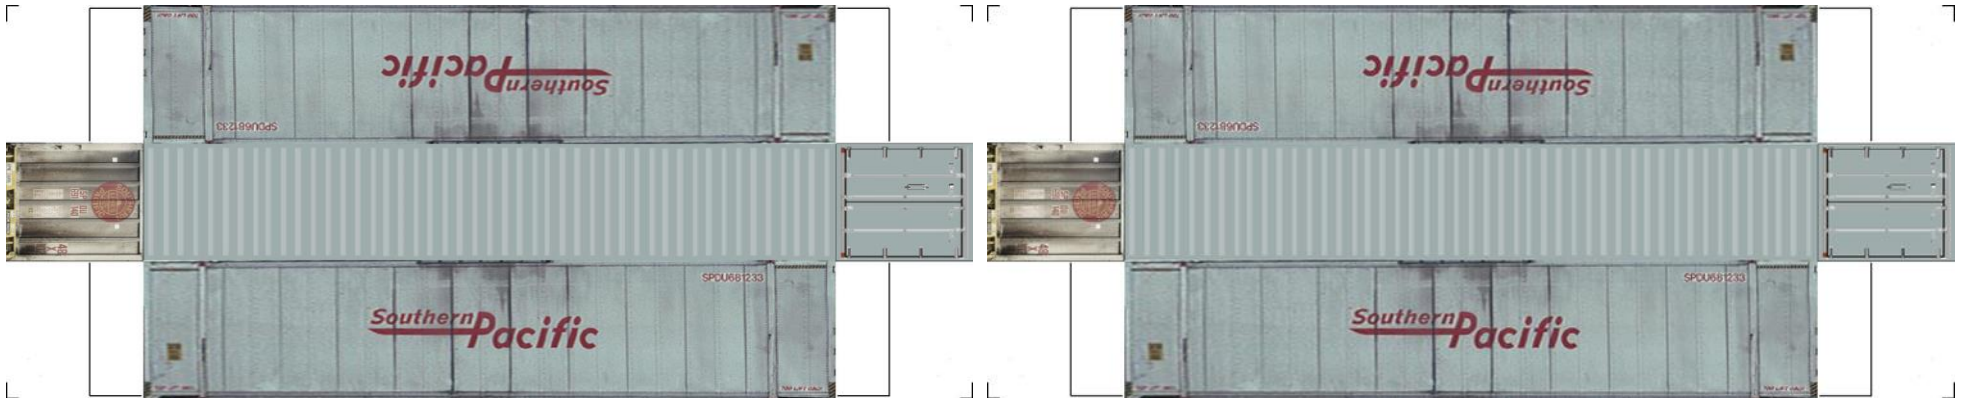

BUILD YOUR OWN (N SCALE) 48ft HIGH CUBE CONTAINERS

[Click to watch instructional video](#)

BUILD YOUR OWN (48ft HIGH CUBE CONTAINERS) N SCALE

Drawn By
www.krafttrains.com